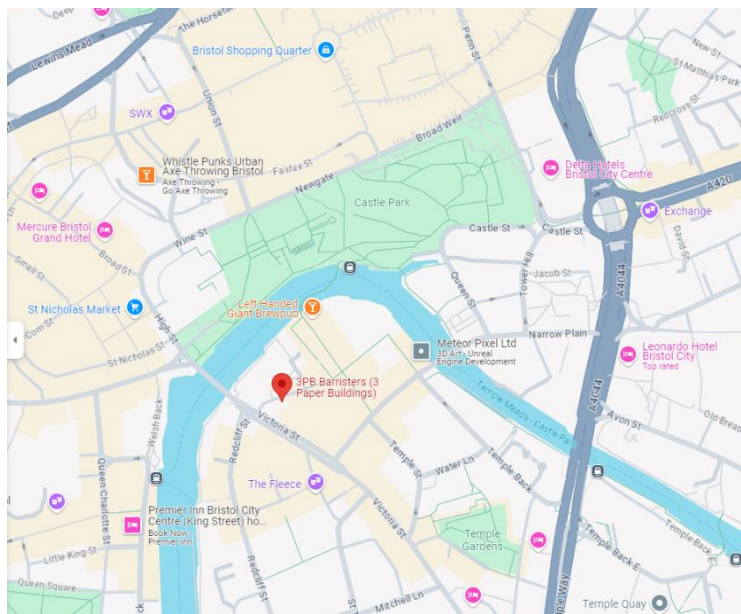

3PB Bristol – Directions to chambers

2 Victoria St, Bath St, Redcliffe, Bristol, BS1 6BN

0117 928 1520

3PB
BARRISTERS

Go to the Corner of Victoria Street and Bath Street.

Walk Down Bath Street (cobbled road). There are some Black Iron Gates with Royal Talbot written above them to the right.

Walk through the side gate and up the ramp to the white doors.

Use the buzzer (black box at the side of the door) to call up to 3PB.

Go through the double white doors and up to the first floor

 INVESTORS
IN PEOPLE

London • Birmingham • Bournemouth • Bristol • Oxford • Winchester

www.3pb.co.uk